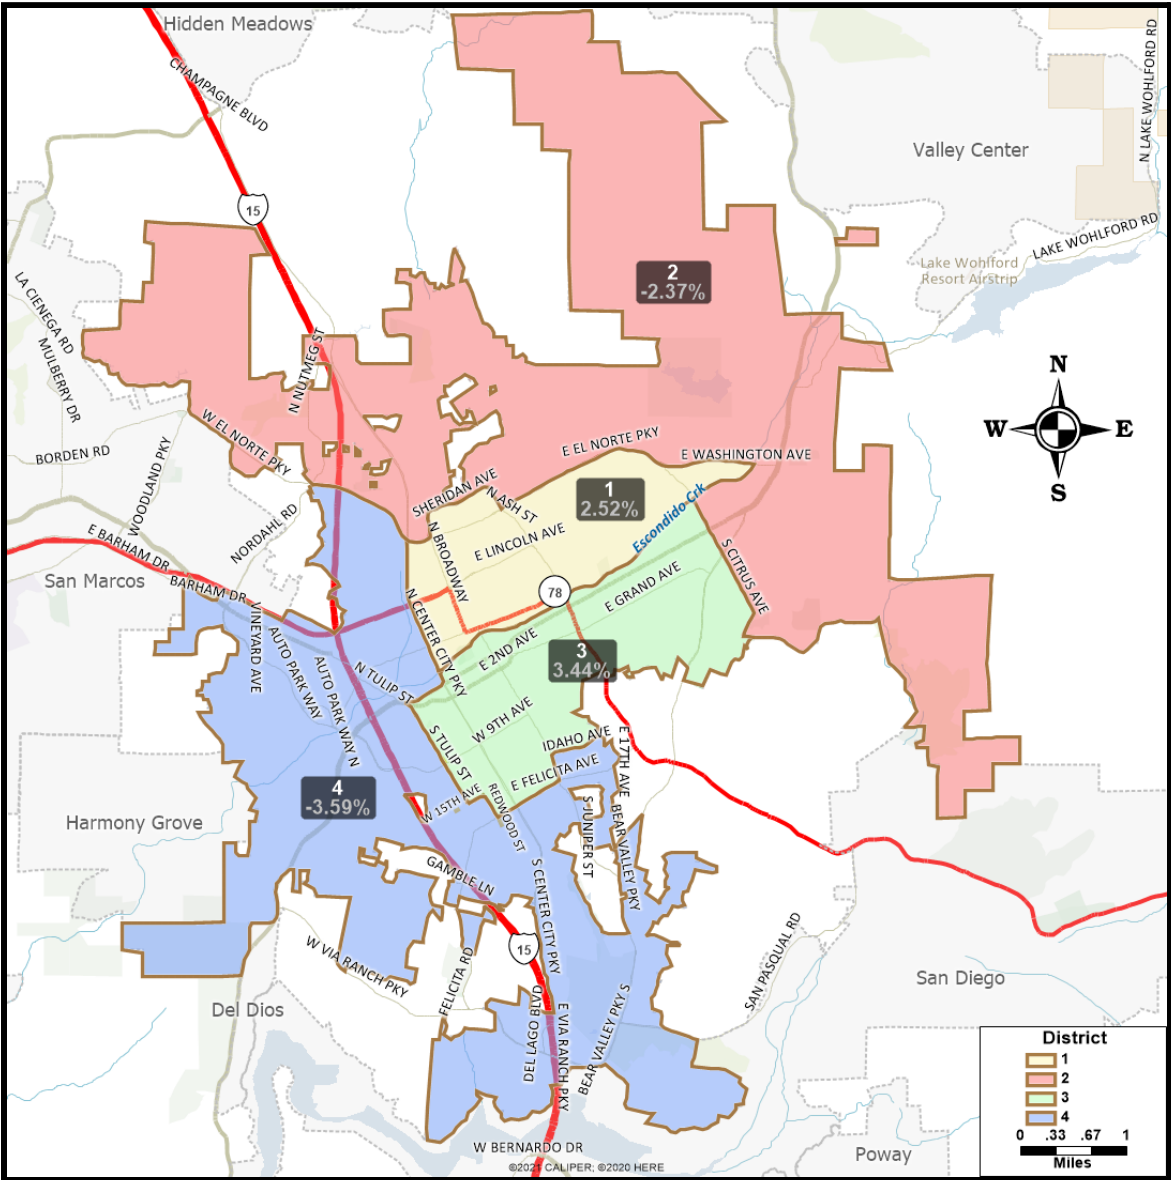

Escondido Independent Redistricting Commission
February 10, 2022 Meeting
Visualization 2D

District	Population	Deviation	% Deviation	CVAP	% Black CVAP	% Asian CVAP	% Latino CVAP	% White CVAP
1	38,833	954	2.52%	20,301	3.22%	7.28%	53.12%	34.22%
2	36,982	-897	-2.37%	25,080	2.60%	11.75%	25.18%	56.77%
3	39,183	1,304	3.44%	20,623	4.02%	5.46%	43.58%	43.75%
4	36,518	-1,361	-3.59%	25,005	3.61%	10.11%	23.71%	60.03%

*CVAP = Citizen Voting Age Population

Please note this is an initial visualization for the purpose of soliciting feedback. This is not an official or finalized map. For more information or to provide comment, please visit: