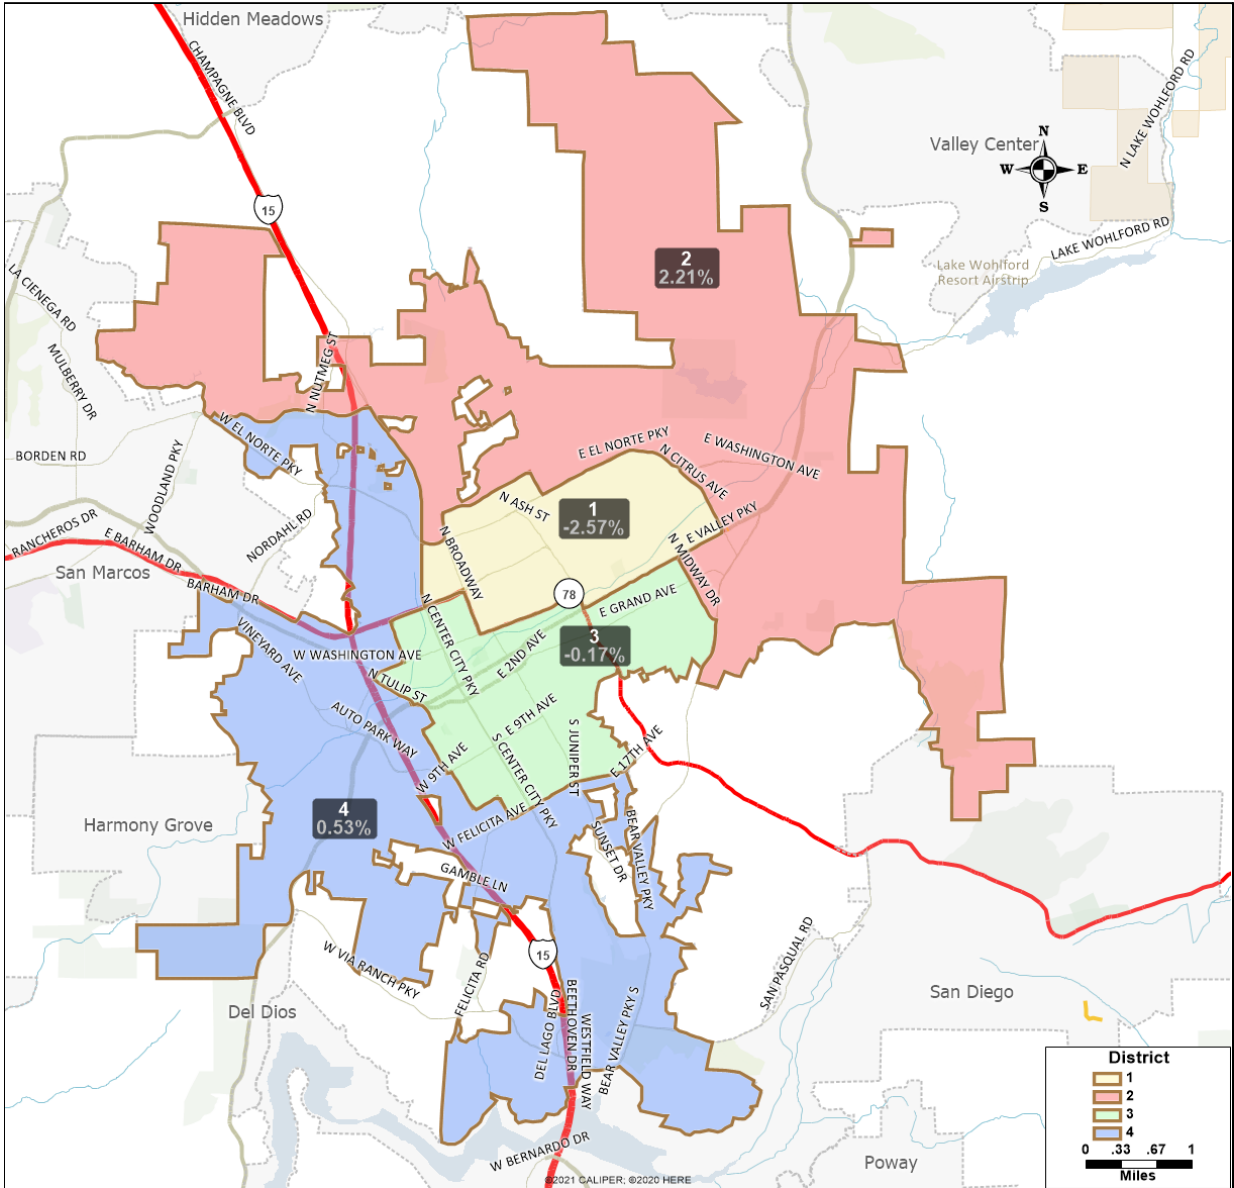

Escondido Independent Redistricting Commission
February 17, 2022 Meeting
Visualization 1D

District	Population	Deviation	% Deviation	CVAP	% Black CVAP	% Asian CVAP	% Latino CVAP	% White CVAP
1	36,907	-972	-2.57%	19,557	2.90%	7.09%	53.08%	34.06%
2	38,716	837	2.21%	25,625	2.51%	11.80%	27.79%	55.08%
3	37,813	-66	-0.17%	19,424	4.53%	4.65%	45.37%	43.36%
4	38,080	201	0.53%	26,403	3.59%	10.46%	21.59%	60.67%

*CVAP = Citizen Voting Age Population

Please note this is an initial visualization for the purpose of soliciting feedback. This is not an official or finalized map. For more information or to provide comment, please visit:

<https://www.escondido.org/independent-redistricting>